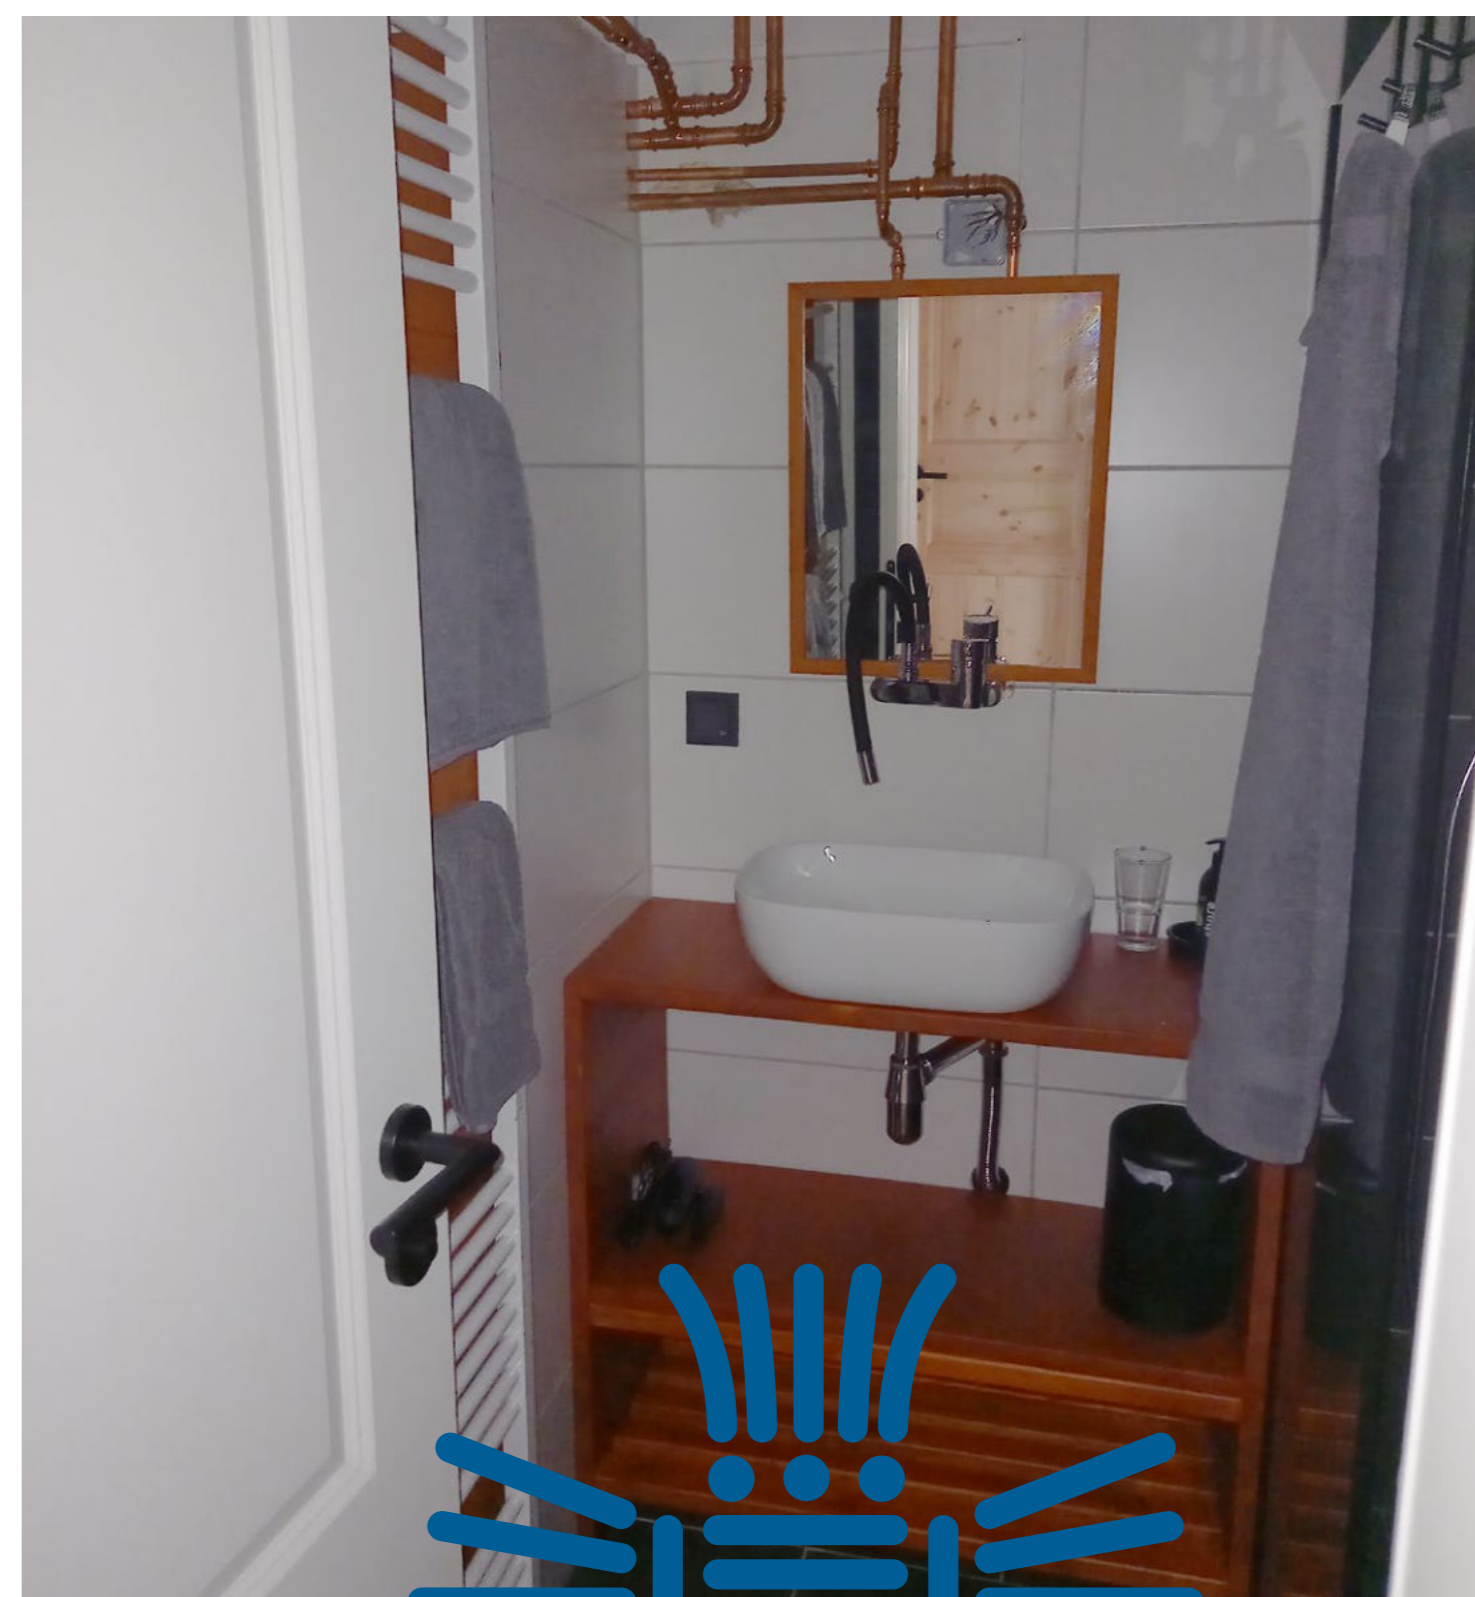

Apartment The Mayan Blue

Helminghausen at the Diemelsee

- Floor space 65m²
- 2 bed rooms w/ 2 single beds or 1 double bed each room
- WC/ bathroom / kitchen (fully equipped)
- Flat TV w/ SAT and ethernet LAN
- Free high speed Wifi
- Terasse next to the woods with grill and firestove
- Indoor stove 9kW with wood
- Heated dry rooms for dive gear
- Charging ports 220V special for dive gear

Note: Dive tank filling station
Compressed air, nitrox and trimix fillings to 230bar available Monday – Sunday if announced and agreed previous the stay.

Overnight stay occupancy 1 person
Overnight stay occupancy 2-4 persons
Final cleaning

100 Euro
150 Euro
70 Euro

All nights including bed linen, towels, firewood, and household electricity consumption. Large consumers, e.g. E-cars billing according to meter reading.

Inquiries please by whatsapp to 0160 98 46 74 81 or by email to info@divers-lodge.de